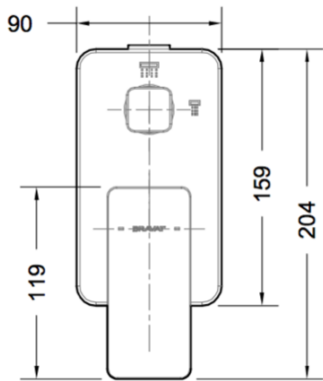

BRAVAT

BY DIETSCHÉ  1873

PH-3000 Shower Mixer with Diverter

FINISH: Chrome

CONSTRUCTION: Super Brass

CARTRIDGE: 35mm Ceramic

CONNECTION: 1/2" BSP Female

WORKING PRESSURES: 150 - 500 Kpa