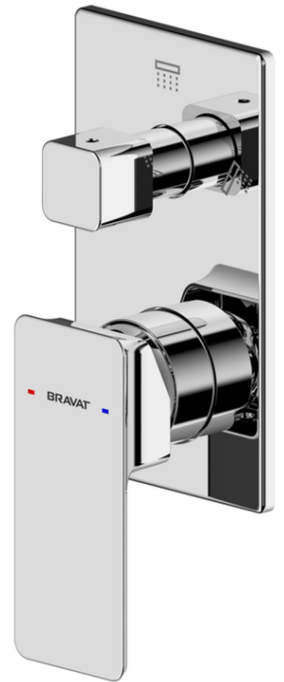

BRAVAT

BY DIETSCHÉ  1873

PH-3000 Shower Mixer with Diverter

FINISH: Chrome

CONSTRUCTION: Super Brass

CARTRIDGE: 35mm Ceramic

CONNECTION: 1/2" BSP Female

WORKING PRESSURES: 150 - 500 Kpa