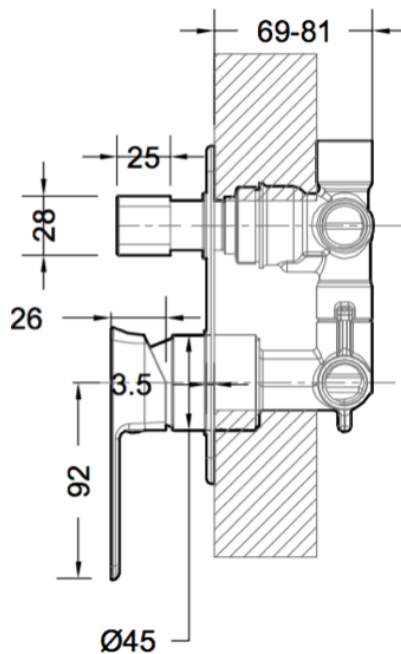

BRAVAT

BY DIETSCHÉ  1873

PH-3000 Shower Mixer with Diverter

FINISH: Chrome

CONSTRUCTION: Super Brass

CARTRIDGE: 35mm Ceramic

CONNECTION: 1/2" BSP Female

WORKING PRESSURES: 150 - 500 Kpa