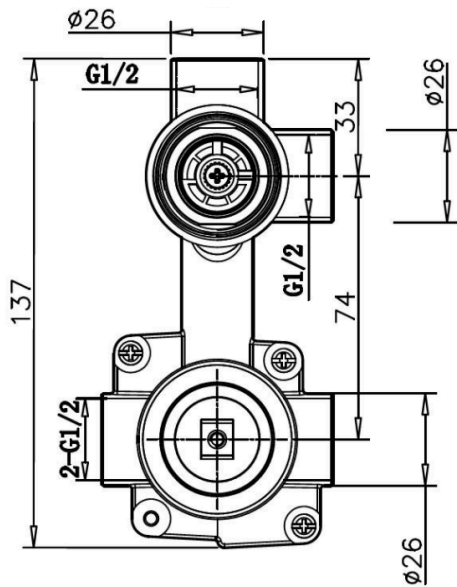

BRAVAT

BY DIETSCHÉ  1873

PH-3000 Shower Mixer with Diverter

FINISH: Chrome

CONSTRUCTION: Super Brass

CARTRIDGE: 35mm Ceramic

CONNECTION: 1/2" BSP Female

WORKING PRESSURES: 150 - 500 Kpa